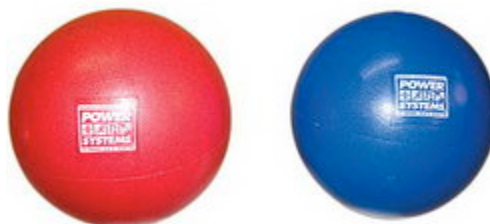

Poz-A-Ball (50 available)

Enhance traditional Pilates and yoga poses by adding the elements of strength, intensity, and balance with this 8" inflatable ball that assists in proper alignment. Pliable PVC. Ships deflated. Use enclosed tube to inflate. 1 lb

Regular Price $8.95
Demo Price $7.00

<http://www.power-systems.com/p-2763-poz-a-ball.aspx>